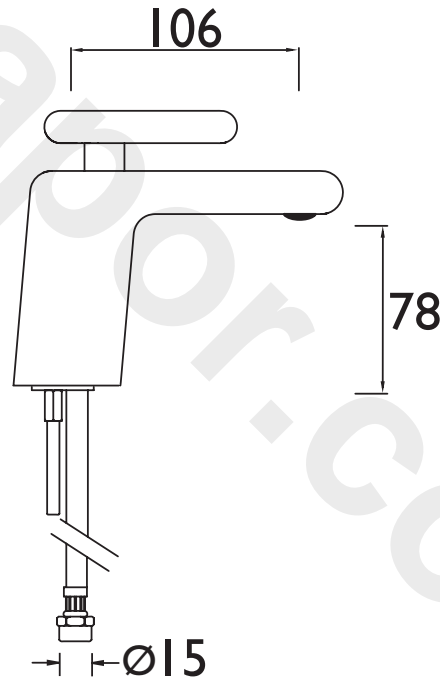

### Features:

- Clicker waste
- Metal handle
- 35mm cartridge

### Specification

<b>Style:</b>	Contemporary
<b>Product Type:</b>	Bathroom Taps
<b>Finish/Colour:</b>	Chrome/Silver Sparkle
<b>Main Construction Material:</b>	Brass
<b>Mount Type:</b>	Deck Mounted
<b>Handle Type:</b>	Single Lever
<b>Connection Inlet:</b>	M10 x 15mm Compression Flexi Tails
<b>Connection Outlet:</b>	N/A
<b>Number of Tap Holes:</b>	1
<b>Valve/Cartridge Type:</b>	35mm Ceramic Cartridge
<b>Plumbing System Requirements:</b>	Suitable for all plumbing systems
<b>Working Pressure Range:</b>	Min. 0.2 bar, Max. 5.0 bar
<b>Maximum Hot Water Temperature: °C</b>	65
<b>Maximum Dynamic Pressure: (bar)</b>	5
<b>Maximum Static Pressure: (bar)</b>	10
<b>Flow Type:</b>	Single
<b>Flow Rate: (l/min @ 3 bar)</b>	20.7

### Dimensions (measurements in mm)

For more products, visit our website:  
<http://www.bristan.com>

### Flow Rates (l/min)

System Pressure (bar)	0.2	0.5	1	2	3	5
MPIV BAS SS	4.7	7.8	11.7	16.7	20.7	26.7

TECHNICAL  
DATA  
SHEET

**BRISTAN**  
TAPS & SHOWERS

D1